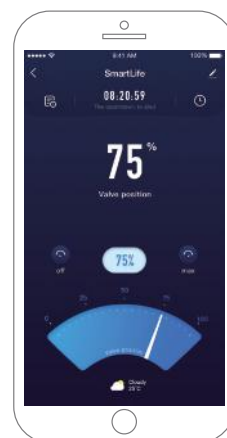

#### Smart Timer:

App controls can be accurate to second,  
with longest setting time 23:59:59  
Cloud timing at least 1 minute, lasting longest 23:59

**Power:** 24vdc / 5mm. Supplied with Power Adapter/Cable

**Max Pressure Rating:** As per valve

**Max Temperature:** As per valve

**Support Environment Temperature:** -5-65°C

#### Controller Operation:

App manual control, Field manual operation, App cloud timing

APP Download