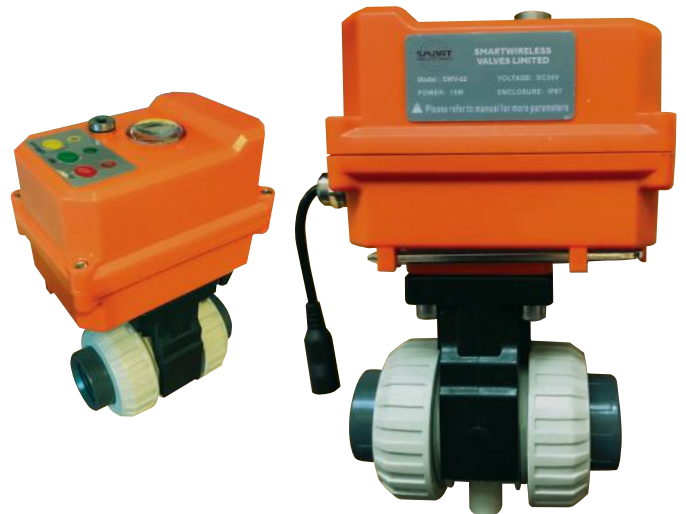

Controller Operation:

App manual control, Field manual operation, App cloud timing

APP Download

SMARTWIRELESS VALVES LIMITED

14 Sycamore Drive, Hixon Staffordshire. AT18 0FB United Kingdom

Tel: 0044 (0) 7984322442 | Email: bazzamart@btinternet.com | www.smartwirelessvalves.co.uk